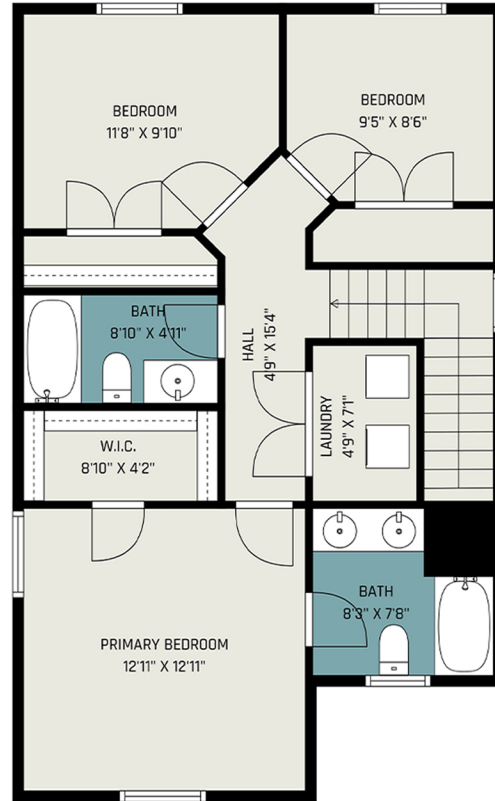

117 IDLEWILD AVE

Gross Living Area - 1476 Sq Ft

Non- Living Area - 832 Sq Ft

FIRST FLOOR

SECOND FLOOR

DISCLAIMER: "ALL IMAGES, DIMENSIONS, AND OTHER INFORMATION HEREIN ARE APPROXIMATE AND FOR ILLUSTRATION PURPOSES ONLY, AND SHALL NOT BE RELIED UPON BY ANY PARTY. NEXT DOOR PHOTOS MAKES NO REPRESENTATIONS OR WARRANTIES, AND DISCLAIMS ANY AND ALL LIABILITY ARISING FROM USE OF THIS INFORMATION. ALL INFORMATION HEREIN SHALL BE SUBJECT TO THE TERMS AND CONDITIONS FOUND AT NEXTDOORPHOTOS.COM/TC"

Area Calculation Summary

Gross Living Area	Calculation Details
First Floor	712 Sq Ft
Second Floor	764 Sq Ft
Total Living Area	1476 Sq Ft
Non-Living Area	
Concrete Patio	425 Sq Ft
Open Porch	63 Sq Ft
Screened Porch	280 Sq Ft
Shed	24 Sq Ft
Shed	30 Sq Ft
Storage	10 Sq Ft
Total Non- Living Area	832 Sq Ft