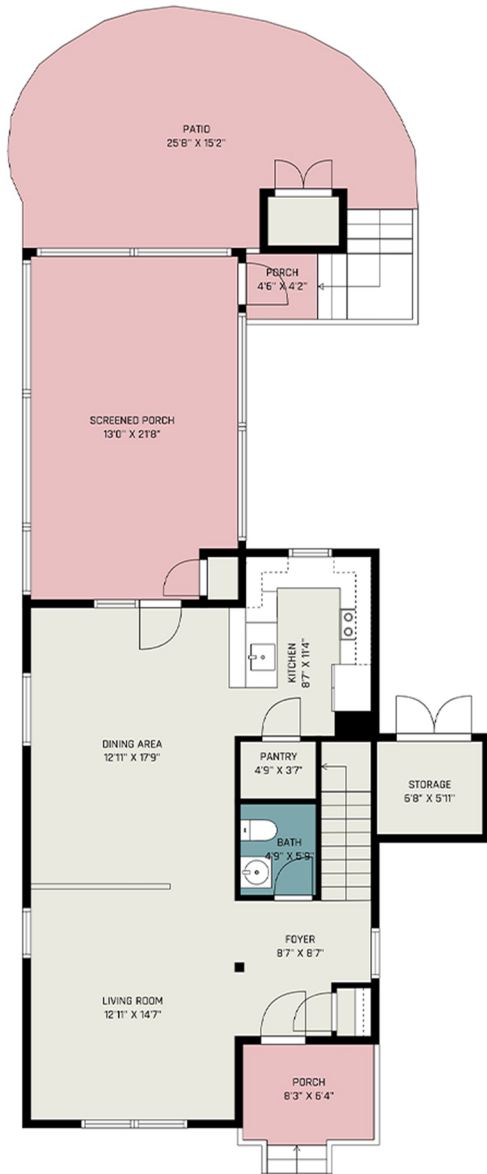

117 IDLEWILD AVE

Gross Living Area - 1476 Sq Ft

Non- Living Area - 832 Sq Ft

FIRST FLOOR

SECOND FLOOR

DISCLAIMER: "ALL IMAGES, DIMENSIONS, AND OTHER INFORMATION HEREIN ARE APPROXIMATE AND FOR ILLUSTRATION PURPOSES ONLY, AND SHALL NOT BE RELIED UPON BY ANY PARTY. NEXT DOOR PHOTOS MAKES NO REPRESENTATIONS OR WARRANTIES, AND DISCLAIMS ANY AND ALL LIABILITY ARISING FROM USE OF THIS INFORMATION. ALL INFORMATION HEREIN SHALL BE SUBJECT TO THE TERMS AND CONDITIONS FOUND AT NEXTDOORPHOTOS.COM/TC"

Area Calculation Summary

Gross Living Area	Calculation Details
First Floor	712 Sq Ft
Second Floor	764 Sq Ft
Total Living Area	1476 Sq Ft
Non-Living Area	
Concrete Patio	425 Sq Ft
Open Porch	63 Sq Ft
Screened Porch	280 Sq Ft
Shed	24 Sq Ft
Shed	30 Sq Ft
Storage	10 Sq Ft
Total Non- Living Area	832 Sq Ft