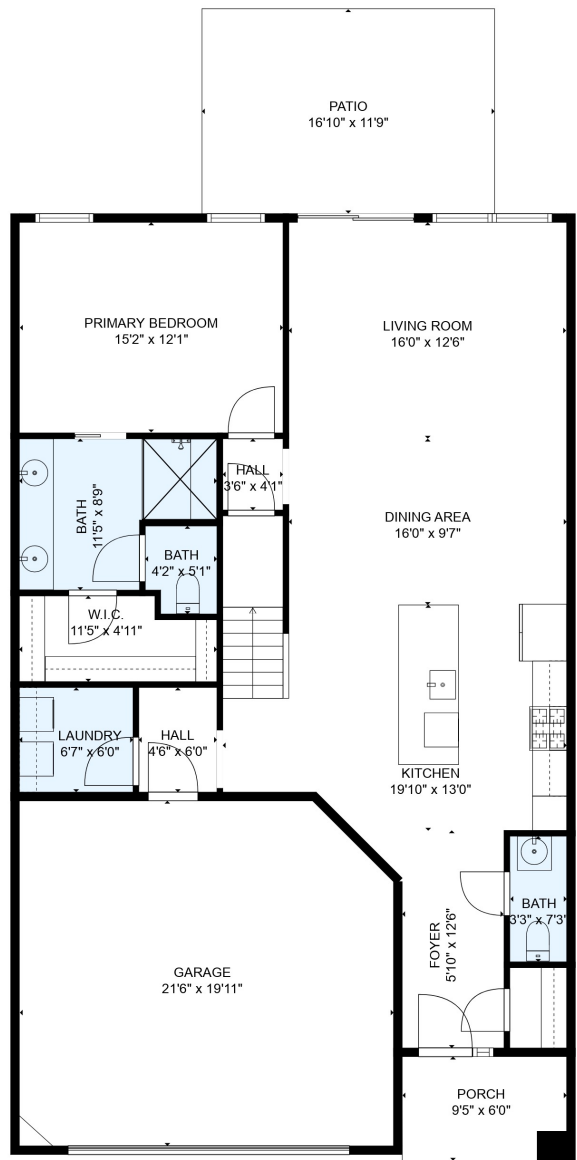

FLOOR 1

FLOOR 2

Estimated areas

GLA FLOOR 1: 1257 sq. ft, excluded 693 sq. ft
 GLA FLOOR 2: 581 sq. ft, excluded 55 sq. ft
 Total GLA 1838 sq. ft, total scanned area 2586 sq. ft

Estimated areas

GLA FLOOR 1: 1257 sq. ft, excluded 693 sq. ft
GLA FLOOR 2: 581 sq. ft, excluded 55 sq. ft
Total GLA 1838 sq. ft, total scanned area 2586 sq. ft

MEASUREMENTS ARE CALCULATED BY CUBICASA TECHNOLOGY. DEEMED HIGHLY RELIABLE BUT NOT GUARANTEED.

Estimated areas

GLA FLOOR 1: 1257 sq. ft, excluded 693 sq. ft
 GLA FLOOR 2: 581 sq. ft, excluded 55 sq. ft
 Total GLA 1838 sq. ft, total scanned area 2586 sq. ft