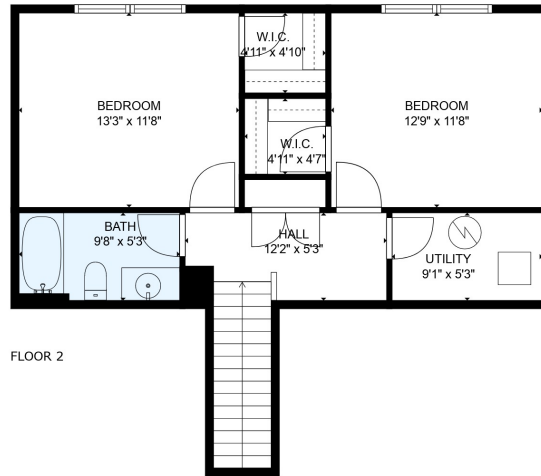

FLOOR 1

FLOOR 2

Estimated areas

GLA FLOOR 1: 1257 sq. ft, excluded 693 sq. ft
 GLA FLOOR 2: 581 sq. ft, excluded 55 sq. ft
 Total GLA 1838 sq. ft, total scanned area 2586 sq. ft

Estimated areas

GLA FLOOR 1: 1257 sq. ft, excluded 693 sq. ft
GLA FLOOR 2: 581 sq. ft, excluded 55 sq. ft
Total GLA 1838 sq. ft, total scanned area 2586 sq. ft

MEASUREMENTS ARE CALCULATED BY CUBICASA TECHNOLOGY. DEEMED HIGHLY RELIABLE BUT NOT GUARANTEED.

Estimated areas

GLA FLOOR 1: 1257 sq. ft, excluded 693 sq. ft
 GLA FLOOR 2: 581 sq. ft, excluded 55 sq. ft
 Total GLA 1838 sq. ft, total scanned area 2586 sq. ft