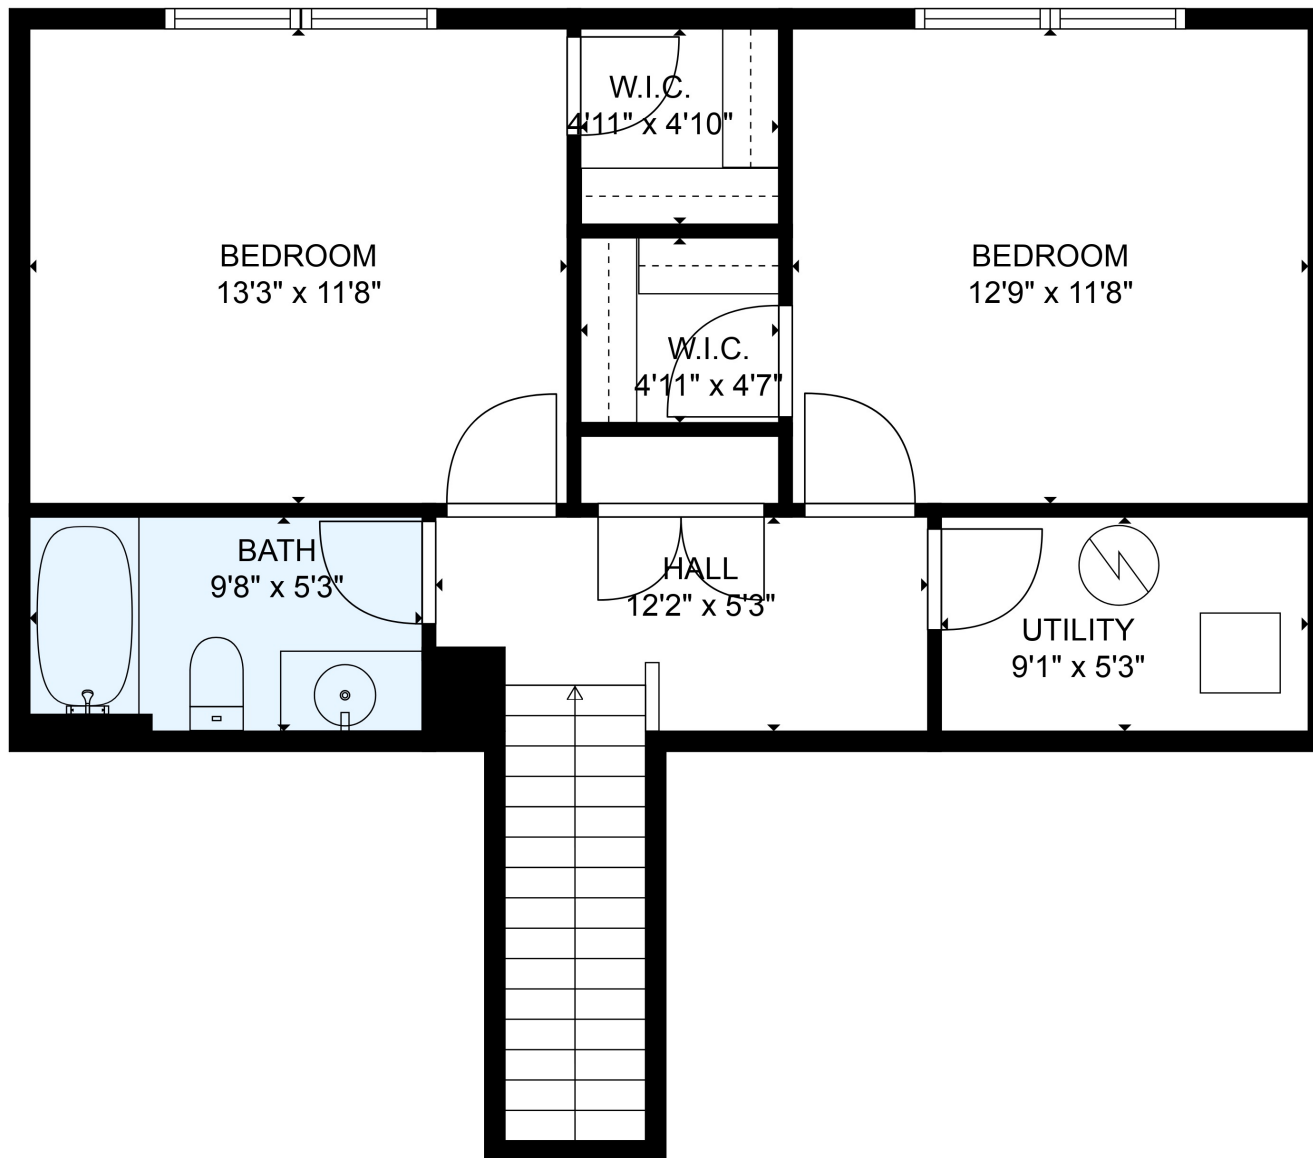

FLOOR 1

FLOOR 2

Estimated areas

GLA FLOOR 1: 1257 sq. ft, excluded 693 sq. ft
 GLA FLOOR 2: 581 sq. ft, excluded 55 sq. ft
 Total GLA 1838 sq. ft, total scanned area 2586 sq. ft

Estimated areas

GLA FLOOR 1: 1257 sq. ft, excluded 693 sq. ft
GLA FLOOR 2: 581 sq. ft, excluded 55 sq. ft
Total GLA 1838 sq. ft, total scanned area 2586 sq. ft

MEASUREMENTS ARE CALCULATED BY CUBICASA TECHNOLOGY. DEEMED HIGHLY RELIABLE BUT NOT GUARANTEED.

Estimated areas

GLA FLOOR 1: 1257 sq. ft, excluded 693 sq. ft
 GLA FLOOR 2: 581 sq. ft, excluded 55 sq. ft
 Total GLA 1838 sq. ft, total scanned area 2586 sq. ft