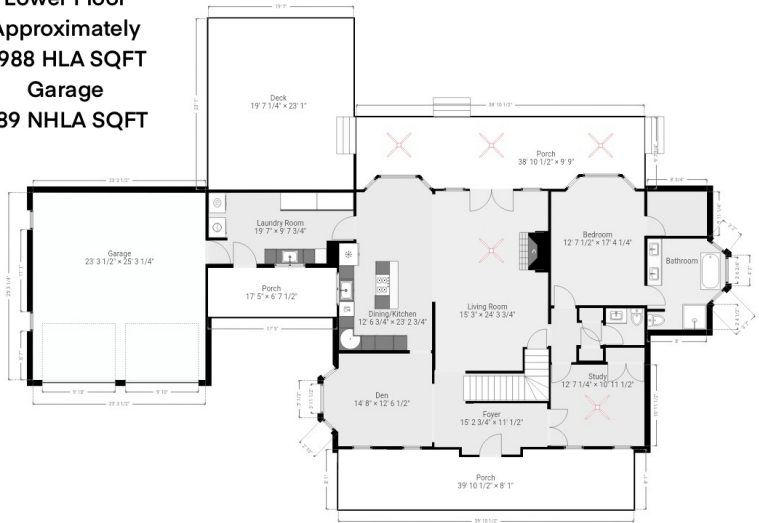

20 Dara Lane
Weaverville, NC 28787
Approximately 2800 HLA SQFT

Lower Floor
Approximately
1988 HLA SQFT
Garage
589 NHLA SQFT

Upper Floor
Approximately
812 HLA SQFT