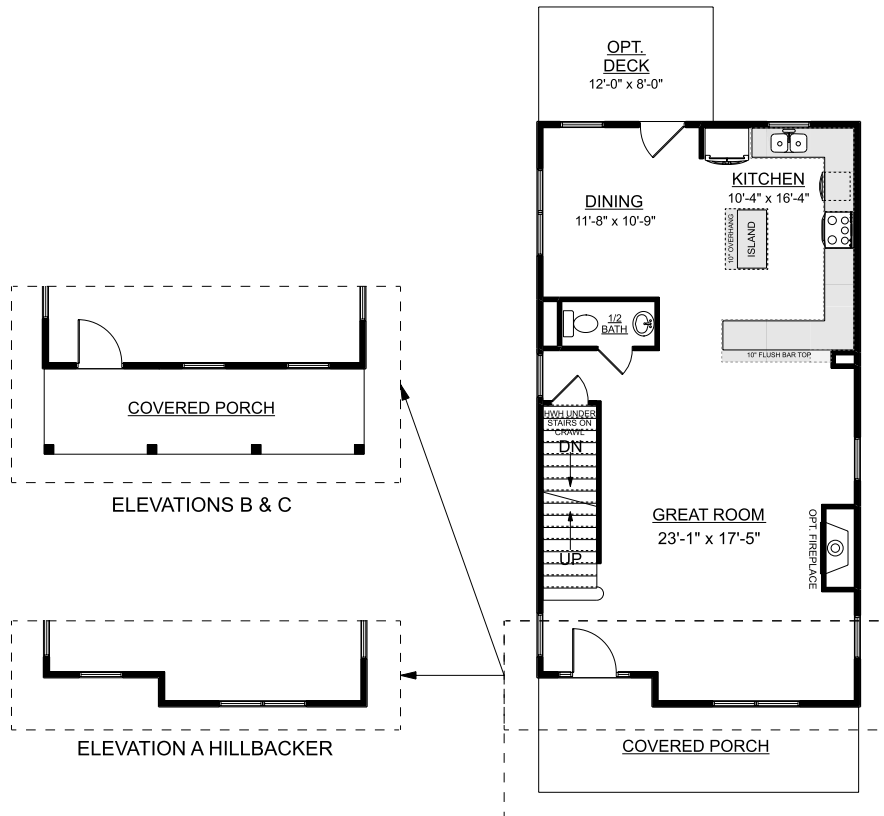

# THE BELMONT

3-4 BEDROOMS / 2.5-3.5 BATHS / 1,760-2,646 SQ FT

EXTERIOR OPT. A

EXTERIOR OPT. B

EXTERIOR OPT. C

## FIRST FLOOR

## SECOND FLOOR