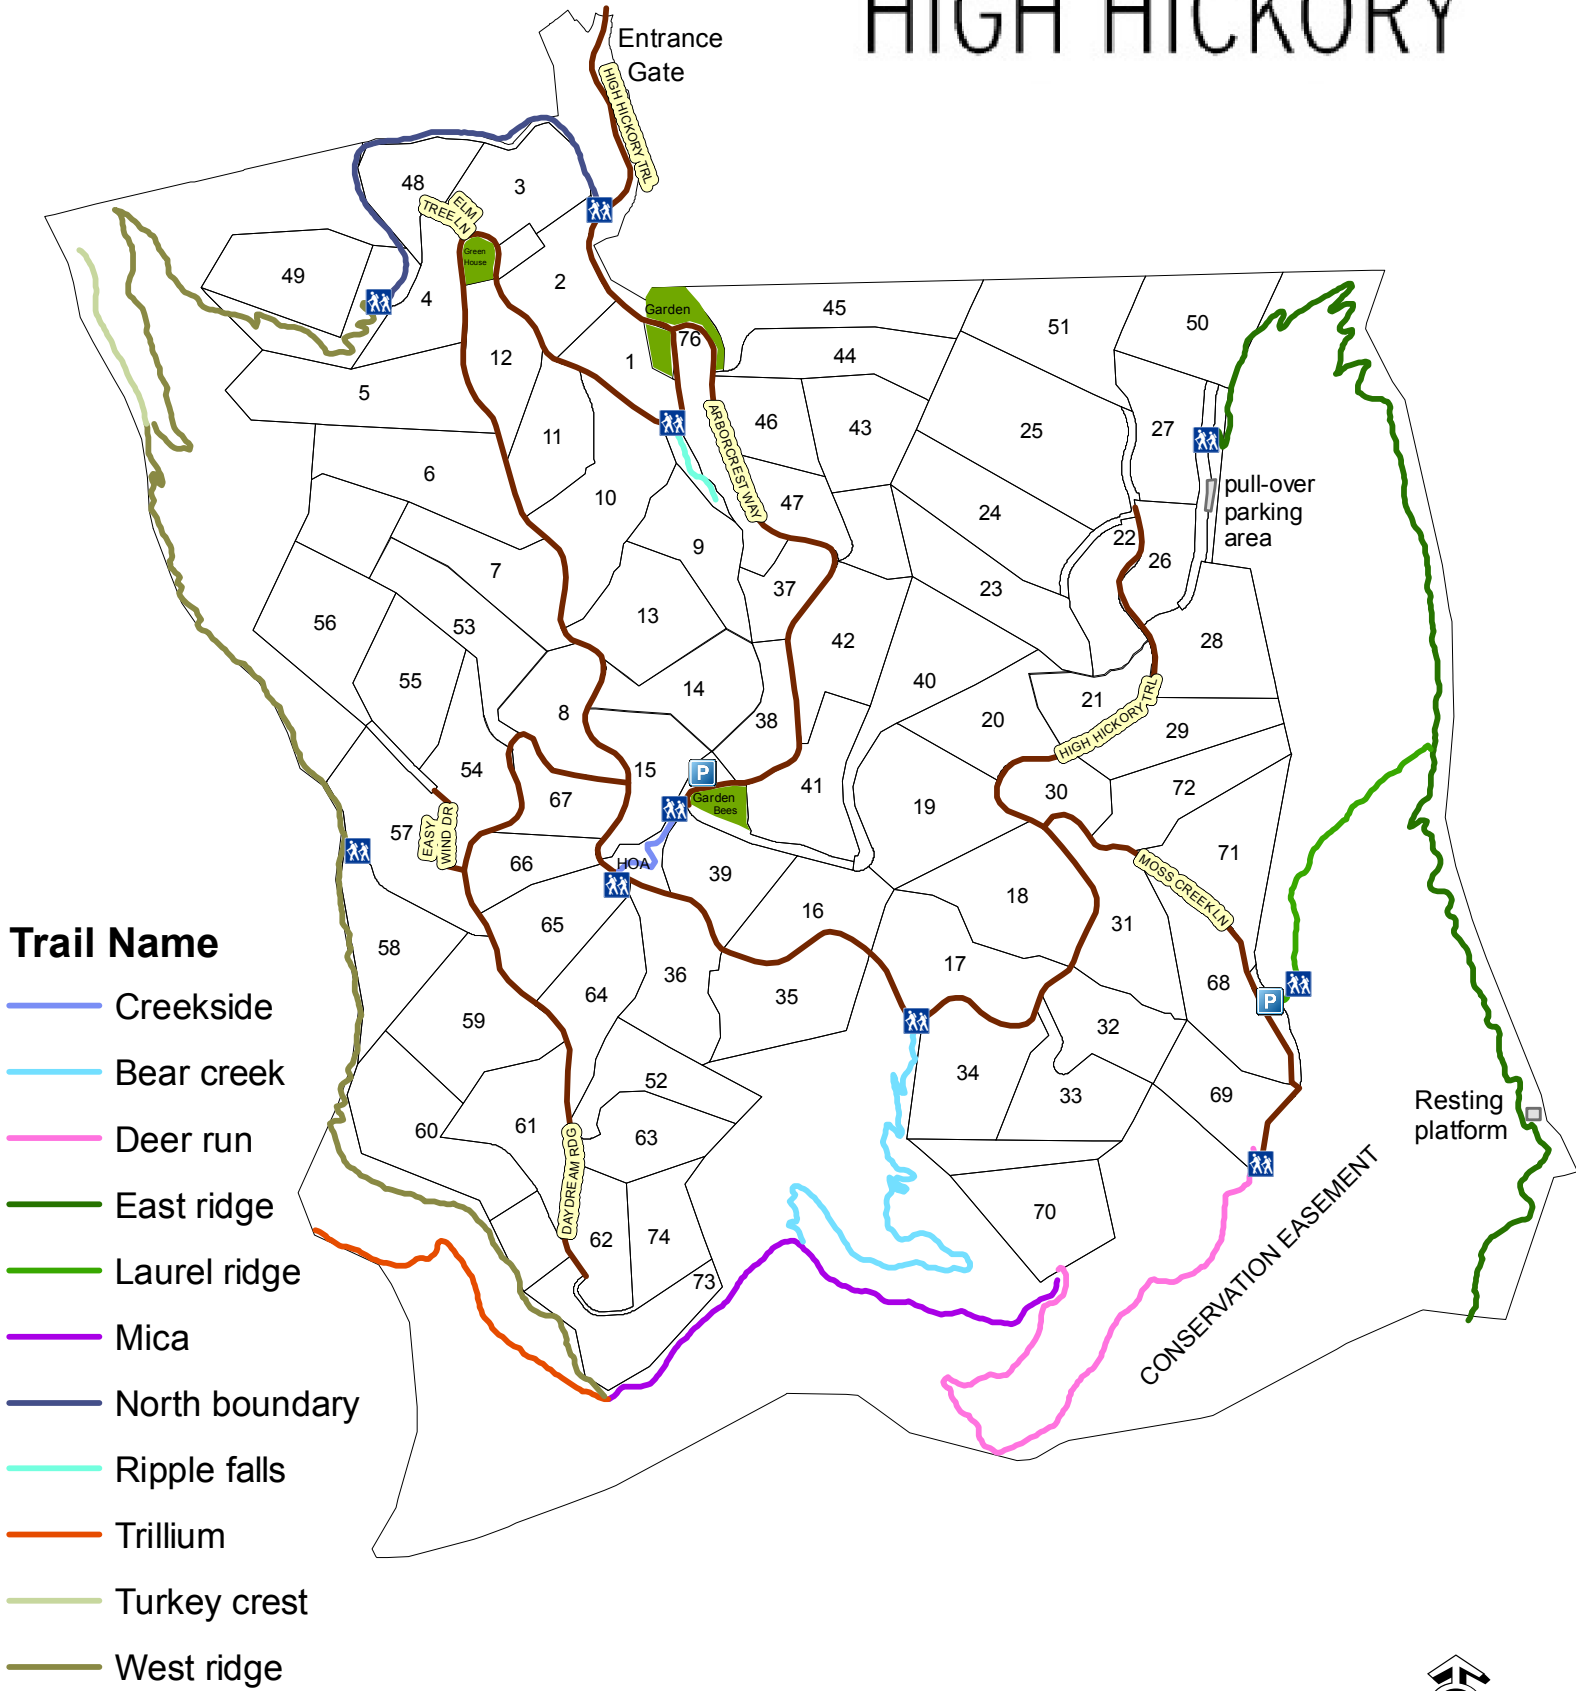

# HIGH HICKORY

## Trail Name

- Creekside
- Bear creek
- Deer run
- East ridge
- Laurel ridge
- Mica
- North boundary
- Ripple falls
- Trillium
- Turkey crest
- West ridge