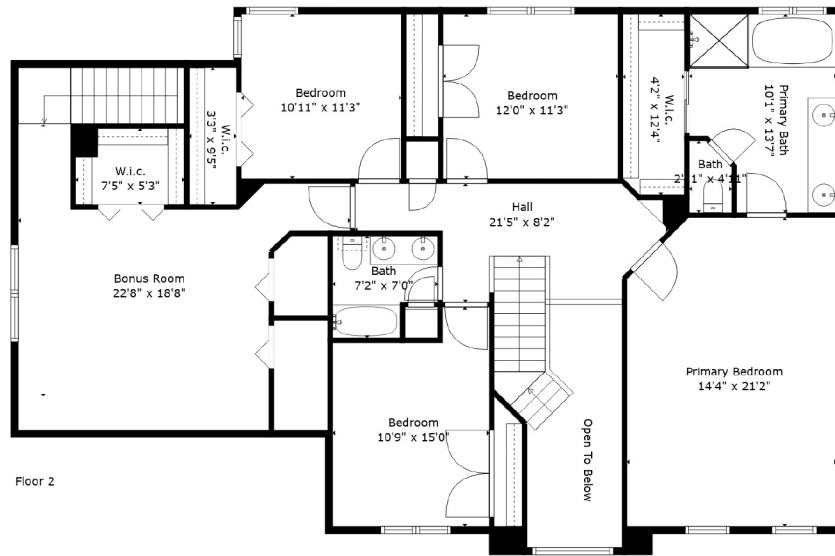

5209 Harrington Grove Dr. Raleigh, NC 27613

Estimated areas

GLA FLOOR 1: 1542 sq. ft, excluded 790 sq. ft
 GLA FLOOR 2: 1719 sq. ft, excluded 158 sq. ft
 Total GLA 3261 sq. ft, total scanned area 4113 sq. ft