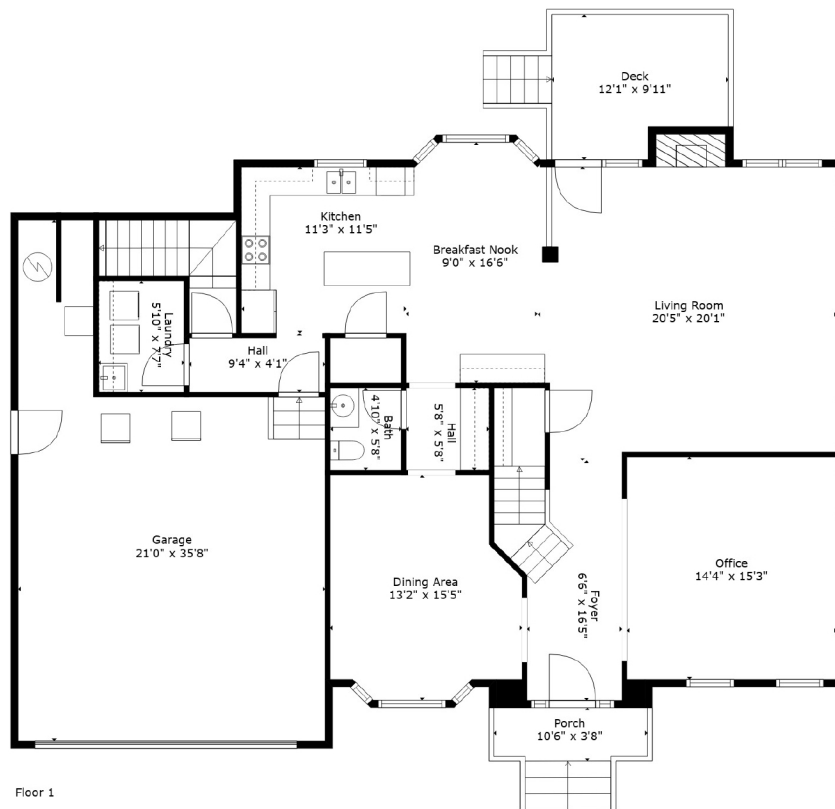

5209 Harrington Grove Dr. Raleigh, NC 27613

Estimated areas

GLA FLOOR 1: 1542 sq. ft, excluded 790 sq. ft
 GLA FLOOR 2: 1719 sq. ft, excluded 158 sq. ft
 Total GLA 3261 sq. ft, total scanned area 4113 sq. ft